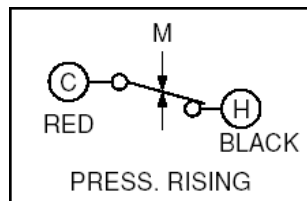

PRESSURE CONTROLS - SAGINOMIYA

Saginomiya CB Encapsulated Pressure Switches

Airefrig Part Number	Operating Pressure				Maximum Pressure KPa/PSI	Reset	Connect	Valve Depressor Pin	Amps / 250V AC		List Price Ex GST
	KPa		PSI						Full Load	Starting	
	Off	On	Off	On							
LCBMA32	0 ± 30	70 ± 40	0 ± 4	10 ± 6	1500/217	Auto	1/8 MNPT	No	1~4	1~16	$71.94
LCBPA100	175 ± 50	400 ± 50	25 ± 7	58 ± 7	1500/217	Auto	1/4 FF	Yes	1~4	1~16	$88.68
LCBPA104	69 ± 34	220 ± 34	10 ± 5	32 ± 5	1470/213	Auto	1/4 FF	Yes	1~4	1~16	$81.90
LCBPA133	175 ± 50	345 ± 50	25 ± 7	50 ± 7	1470/213	Auto	1/4 FF	Yes	1~4	1~16	$31.75
ACBPA59	1241 ± 137	1654 ± 103	180 ± 20	240 ± 15	3240/470	Auto	1/4 FF	Yes	1~4	1~16	$28.08
ACBPB115M	2827 ± 96	2100	410 ± 14	305	3300/479	Manual	1/4 FF	Yes	1~4	1~16	$102.47
ACBPB119	2760 ± 96	2070 ± 144	400 ± 14	300 ± 21	3240/470	Auto	1/4 FF	Yes	1~4	1~16	$90.99
ACBPB123	2930 ± 96	2070 ± 144	425 ± 14	300 ± 21	3240/470	Auto	1/4 FF	Yes	1~4	1~16	$28.09
ACBPB149	4502 ± 206	3447 ± 206	653 ± 30	500 ± 30	4895/710	Auto	1/4 FF	Yes	1~4	1~16	$28.06
ACBPB175M	2100 ± 100	1500	305 ± 15	218	3300/479	Manual	1/4 FF	Yes	1~4	1~16	$52.84
ACBPC45M	2413 ± 144	1758	350 ± 21	255	3240/470	Manual	1/4 FF	Yes	1~4	1~16	$102.23
ACBPC54M	2620 ± 200	2000	380 ± 29	290	3300/478	Manual	1/4 FF	Yes	1~4	1~16	$102.23

LCBMA32, LCBPA100
LCBPA104, ACBPA59
LCBPA133

ACBPB119
ACBPB123, ACBPB149

ACBP115M

ACBPB175M
ACBPC45M, ACBPC54M

↓ M: Manual Reset.