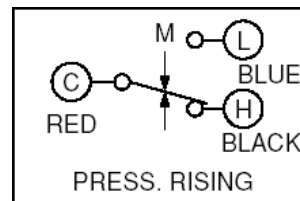

ACBPB175M
ACBPC45M, ACBPC54M

↓ M: Manual Reset.