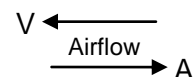

AC Axial Fan (FE/FN type) - Square Plate Assembly

Airefrig Part Number	Fan Diameter (mm)	Air Flow Direction	Voltage (V)	Phase	Air Volume (m³/hr)	Speed (RPM)	Power Input (watts)	Current (amps)	Capacitor (u/F)	Noise Level (DBA@1M)	Max. Air Temp (C)	Colour	List Price Excl GST
FN0504EQ4IV7BLK	500	V	230	1	8900	1230	750	3.3	5	69	70	Black	$1,266.90
FE050SDQ4FV7GRE	500	V	400	3	6350	900	320	1.74	-	60	70	Grey	$1,263.90
FE050VDQ4IV7GRE	500	V	400	3	9700	1340	780	1.35	-	69	60	Grey	$1,191.30
FE050VDQ4IV7STD	500	V	400	3	9700	1340	780	1.35	-	69	60	Black	$1,217.46
FN050VDQ4IV7P1	500	V	400	3	9500	1330	830	1.45	-	69	70	Black	$1,215.00
FE063VDQ6NV7GRY	630	V	400	3	20200	1310	2600	4.8	-	82	65	Grey	$2,558.52
FE080ADQ6N5	800	V	400	3	19500	680	1050	2.4	-	70	65	Black	$3,241.41
FE080ADQ6NV7													$3,241.41
FN080SDQ6NV7P2	800	V	400	3	25600	860	2100	4.1	-	69	70	Black	$2,965.77
FE091SDQ6NV7	910	V	400	3	26000	860	1650	3.5	-	78	60	Black	$3,213.00