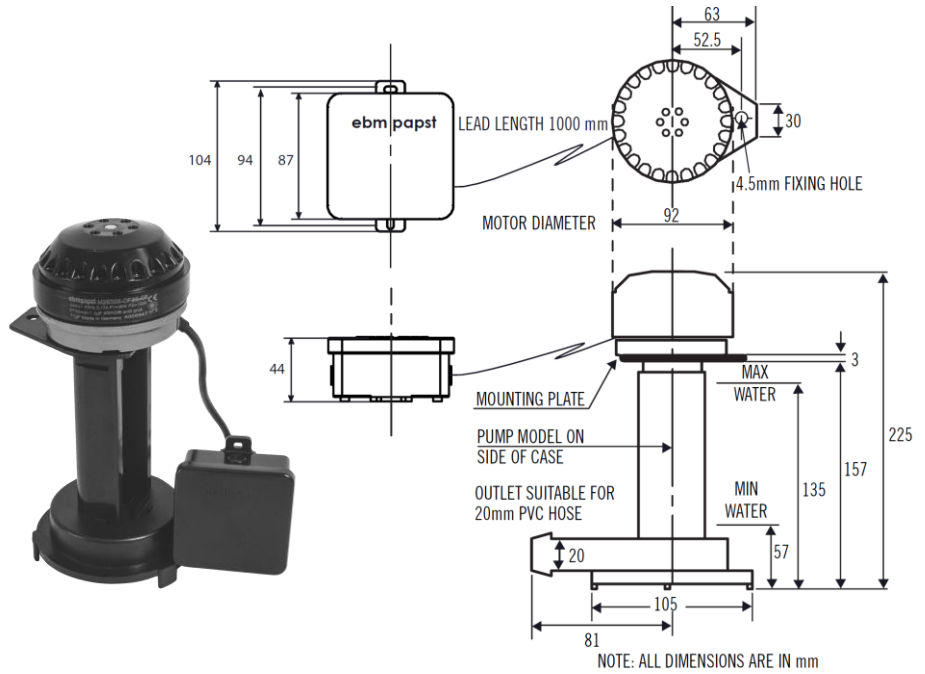

EVAPORATIVE COOLER PUMPS

ebmpapst Evaporative Cooler Pump

Airefrig Part Number	List Price Excl GST
EBMALPHA	\$144.65
Capacity @ 1.0 metre Head	32 litres/min
Capacity @ 2.0 metre Head	25 litres/min
Power Supply	240V/1/50Hz
Nominal Watts	50 watts
Outlet Connection	20mm

Fasco Evaporative Cooler Pumps

Airefrig Part Number	Capacity (Ltr/min)	Head (mm)	Electrical Data	Outlet	List Price Excl GST
EP28ST (replaces: JRM28)	24.0	600	240V/1/50Hz 0.38 Amps Output: 10W Nominal: 45W	20mm	\$110.88
	21.5	1000			
	20.0	1200			
	18.0	1400			
	16.5	1600			
EP38ST (replaces: JRM38)	29.5	600	240V/1/50Hz 0.43 Amps Output: 15W Nominal: 50W	20mm	\$124.35
	27.5	1000			
	26.0	1200			
	24.5	1400			
	23.0	1600			
EP50ST (replaces: JRM50)	38.0	600	240V/1/50Hz 0.58 Amps Output: 20W Nominal: 60W	20mm	\$137.44
	35.5	1000			
	34.0	1200			
	32.0	1400			
	30.5	1600			
JRMBASKET	Filter Basket – Optional				\$12.55

Latent Evaporative Cooler Pumps

Airefrig Part Number	Capacity (Ltr/min)	Head (mm)	Volts/Hz	Outlet	List Price Excl GST
T0030L	27.5	1000	240V/1/50Hz	20mm	\$84.94
	24.0	1500			
T0035L	35.5	1000	240V/1/50Hz	20mm	\$91.47
	31.0	1500			

Tornado Evaporative Cooler Pump - (replaces Magnadrive)

Airefrig Part Number	Capacity Ltr/min	Head Mtr	Volts/Hz	Outlet	List Price Excl GST
EVAPUMPMAG	18.0	1.2	230/50	20mm	\$305.45