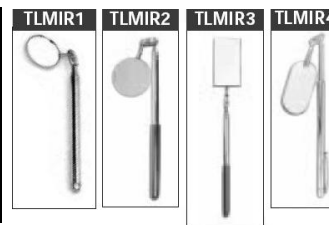

TOOLS - MIRRORS

CPS Mirrors

Airefrig Part Number	Description	List Price Ex GST
TLMIR1	Mirror Circular 32mm	\$23.55
TLMIR2	Mirror Circular 57mm	\$26.37
TLMIR3	Mirror Rectangular 54mm x 90mm	\$26.37
TLMIR4	Mirror Oval 50mm x 25mm	\$23.55

Fieldpiece Mirror

Airefrig Part Number	Description	List Price Ex GST
PLM2	Oval Mirror 25 x 50mm with LED Light in Extendable Handle	\$58.74

TOOLS - RATCHET WRENCHES

CPS Ratchet Wrenches

Airefrig Part Number	Description	List Price Ex GST
TLSWO	Wrench Ratchet Offset 3/16" x 3/8"	\$35.85
TLSWS	Wrench Ratchet 3/16", 1/4", 5/16", 3/8"	\$35.04

TLSWO

TOOLS - GENERAL

Tools - General

Airefrig Part Number	Description	List Price Ex GST
TLWA06	CPS Adjustable Wrenches	6" (150mm) \$47.64
TLWA08		8" (200mm) \$52.68
TLWA10		10" (250mm) \$67.71
TLWA12		12" (300mm) \$81.18
17371	Side Cutter	7 1/2" (190mm) \$71.93
17352	Combination Pliers	8" (200mm) \$71.93
TLPO	Pinch Off Pliers	\$74.55
TLPP	Tube Piercing Pliers	\$115.02
TLPPX	Replacement pin for TLPP Piercing Pliers	\$50.73
TBC122B	Tool Box 5 Cantilever	\$96.95
TLBAG2	Tool Bag - CPS	\$75.03
TLWL53AA	Rechargeable Anodized Aluminium LED Work Light	\$138.39
TCPVC	PVC Ratchet Tube Cutter 1/4" to 2-5/8" (max. 5/8 PVC)	\$86.10
TLSWH	Hex Key Set Inch : 3/32, 7/16, 1/8, 9/64, 5/32, 3/16, 3/32, 1/4	\$32.46
TLSWHM	Hex Key Set Metric : 1.5 , 2.0 , 2.5 , 3.0 , 4.0 , 5.0 , 6.0 , 8.0	\$32.46