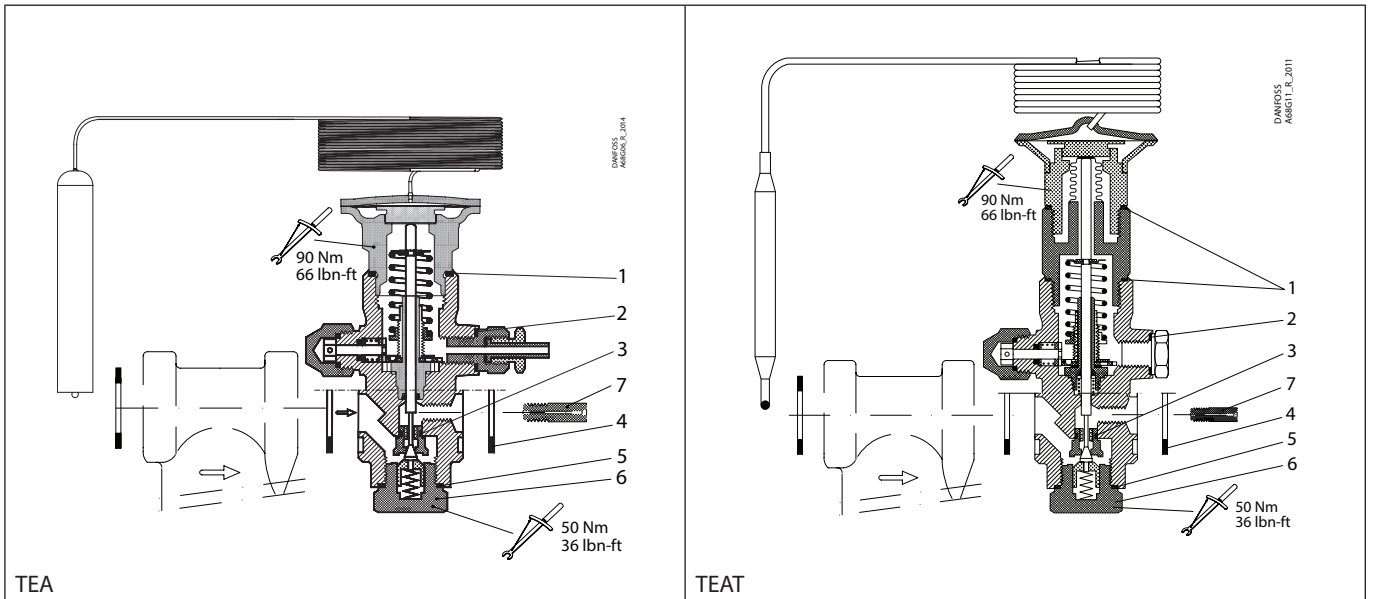

Installation guide – Spare parts and accessories

Repair kit, orifice | Code numbers: 068G2050, 068G2051, 068G2052, 068G2053, 068G2054, 068G2055, 068G2056, 068G2057, 068G2058, 068G2059  
TEA, TEAT, TEVA and TEAQ, Size 20 and 85

<p><b>1</b></p> <p>▬ = Alu.</p> <p>Ø36 mm Ø1.42"</p> <p>Total no. = 2</p>	<p><b>2</b></p> <p>▬ = Alu.</p> <p>Ø17.5 mm Ø0.69"</p> <p>Total no. = 1</p>	<p><b>3 (size 20)</b></p> <p>Ø8 mm Ø0.32"</p> <p>Total no. = 1</p>	<p><b>3 (size 85)</b></p> <p>Ø9 mm Ø0.35"</p> <p>Total no. = 1</p>	<p><b>4 (size 20)</b></p> <p>▬ = Fibre</p> <p>Ø32 mm Ø1.26"</p> <p>Total no. = 3</p>
<p><b>4 (size 85)</b></p> <p>▬ = Fibre</p> <p>Ø39 mm Ø1.54"</p> <p>Total no. = 3</p>	<p><b>5</b></p> <p>▬ = Alu.</p> <p>Ø26 mm Ø1.02"</p> <p>Total no. = 1</p>	<p><b>6</b></p> <p>Total no. = 1</p>	<p><b>7</b></p> <p>Included in the repair kit <b>068G2050</b> only</p> <p>Total no. = 1</p>	