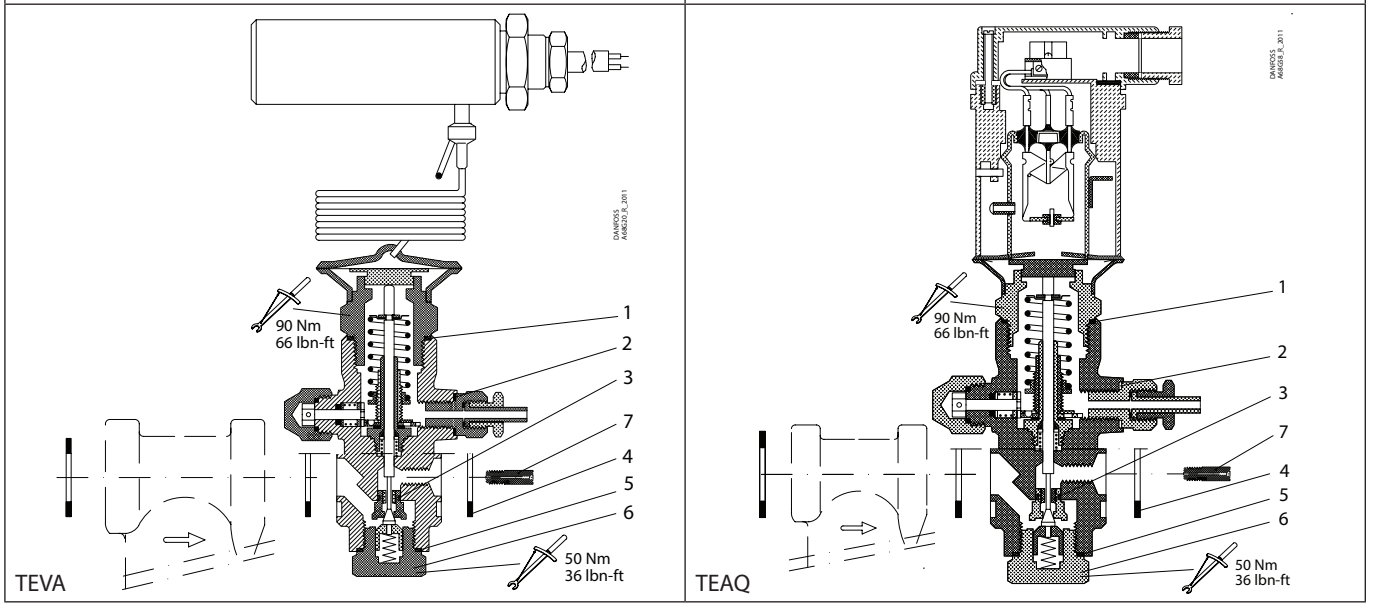

Installation guide – Spare parts and accessories

Repair kit, orifice | Code numbers: 068G2050, 068G2051, 068G2052, 068G2053, 068G2054, 068G2055, 068G2056, 068G2057, 068G2058, 068G2059  
TEA, TEAT, TEVA and TEAQ, Size 20 and 85

<p><b>1</b></p> <p>▬ = Alu.</p> <p>Ø36 mm Ø1.42"</p> <p>Total no. = 2</p>	<p><b>2</b></p> <p>▬ = Alu.</p> <p>Ø17.5 mm Ø0.69"</p> <p>Total no. = 1</p>	<p><b>3 (size 20)</b></p> <p>Ø8 mm Ø0.32"</p> <p>Total no. = 1</p>	<p><b>3 (size 85)</b></p> <p>Ø9 mm Ø0.35"</p> <p>Total no. = 1</p>	<p><b>4 (size 20)</b></p> <p>▬ = Fibre</p> <p>Ø32 mm Ø1.26"</p> <p>Total no. = 3</p>
<p><b>4 (size 85)</b></p> <p>▬ = Fibre</p> <p>Ø39 mm Ø1.54"</p> <p>Total no. = 3</p>	<p><b>5</b></p> <p>▬ = Alu.</p> <p>Ø26 mm Ø1.02"</p> <p>Total no. = 1</p>	<p><b>6</b></p> <p>Total no. = 1</p>	<p><b>7</b></p> <p>Included in the repair kit <b>068G2050</b> only</p> <p>Total no. = 1</p>	